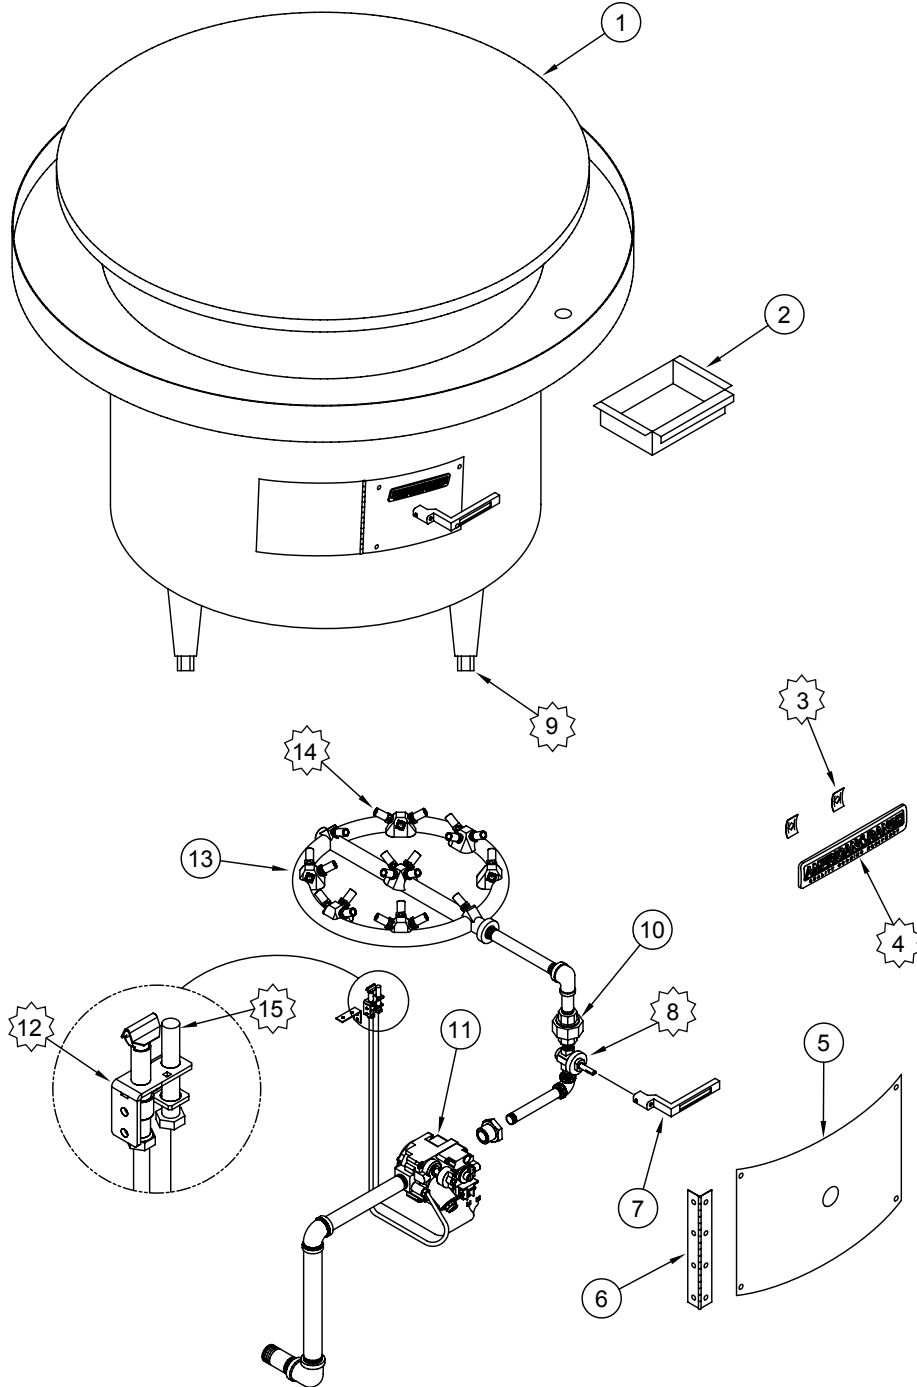

AMBG

3

SPEED NUT

4

AMERICAN RANGE
QUALITY PROFESSIONAL EQUIPMENT

8

GAS VALVE (BALL)

12

PILOT TIP
ASSEMBLY

15

THERMOCOUPLE

AMBG

ITEM NO.	PART NO.	DESCRIPTION
2	A99831	Grease Tray
3	A44003	Nut, Speed #6 Push Black 10601
4	A38000	Name Plate, American Range 8" 10499 Quality Commercial Chrome
7	A32108	Handle, Gas Valve ARSP-J, ARWR-J 10493
8	A80106	Valve, Gas Ball 1/2" x 1/2" AESP 10492
11	A80102	Valve, Gas Nat Gas 11114
	A80103	Valve, Gas LPG Gas 11114
12	A11103	Pilot, AF 6CH14-6N .018 Nat Gas 11105
	A11121	Pilot, AF 6CH14-6 .014 LPG Gas
13	A14034	Burner, Jet 23 Tip #63 Hood Nat Gas 10478N
	A14035	Burner, Jet 23 Tip #73 Hood LPG Gas 10478L
15	A11102	Thermopile, Power Generator 11109