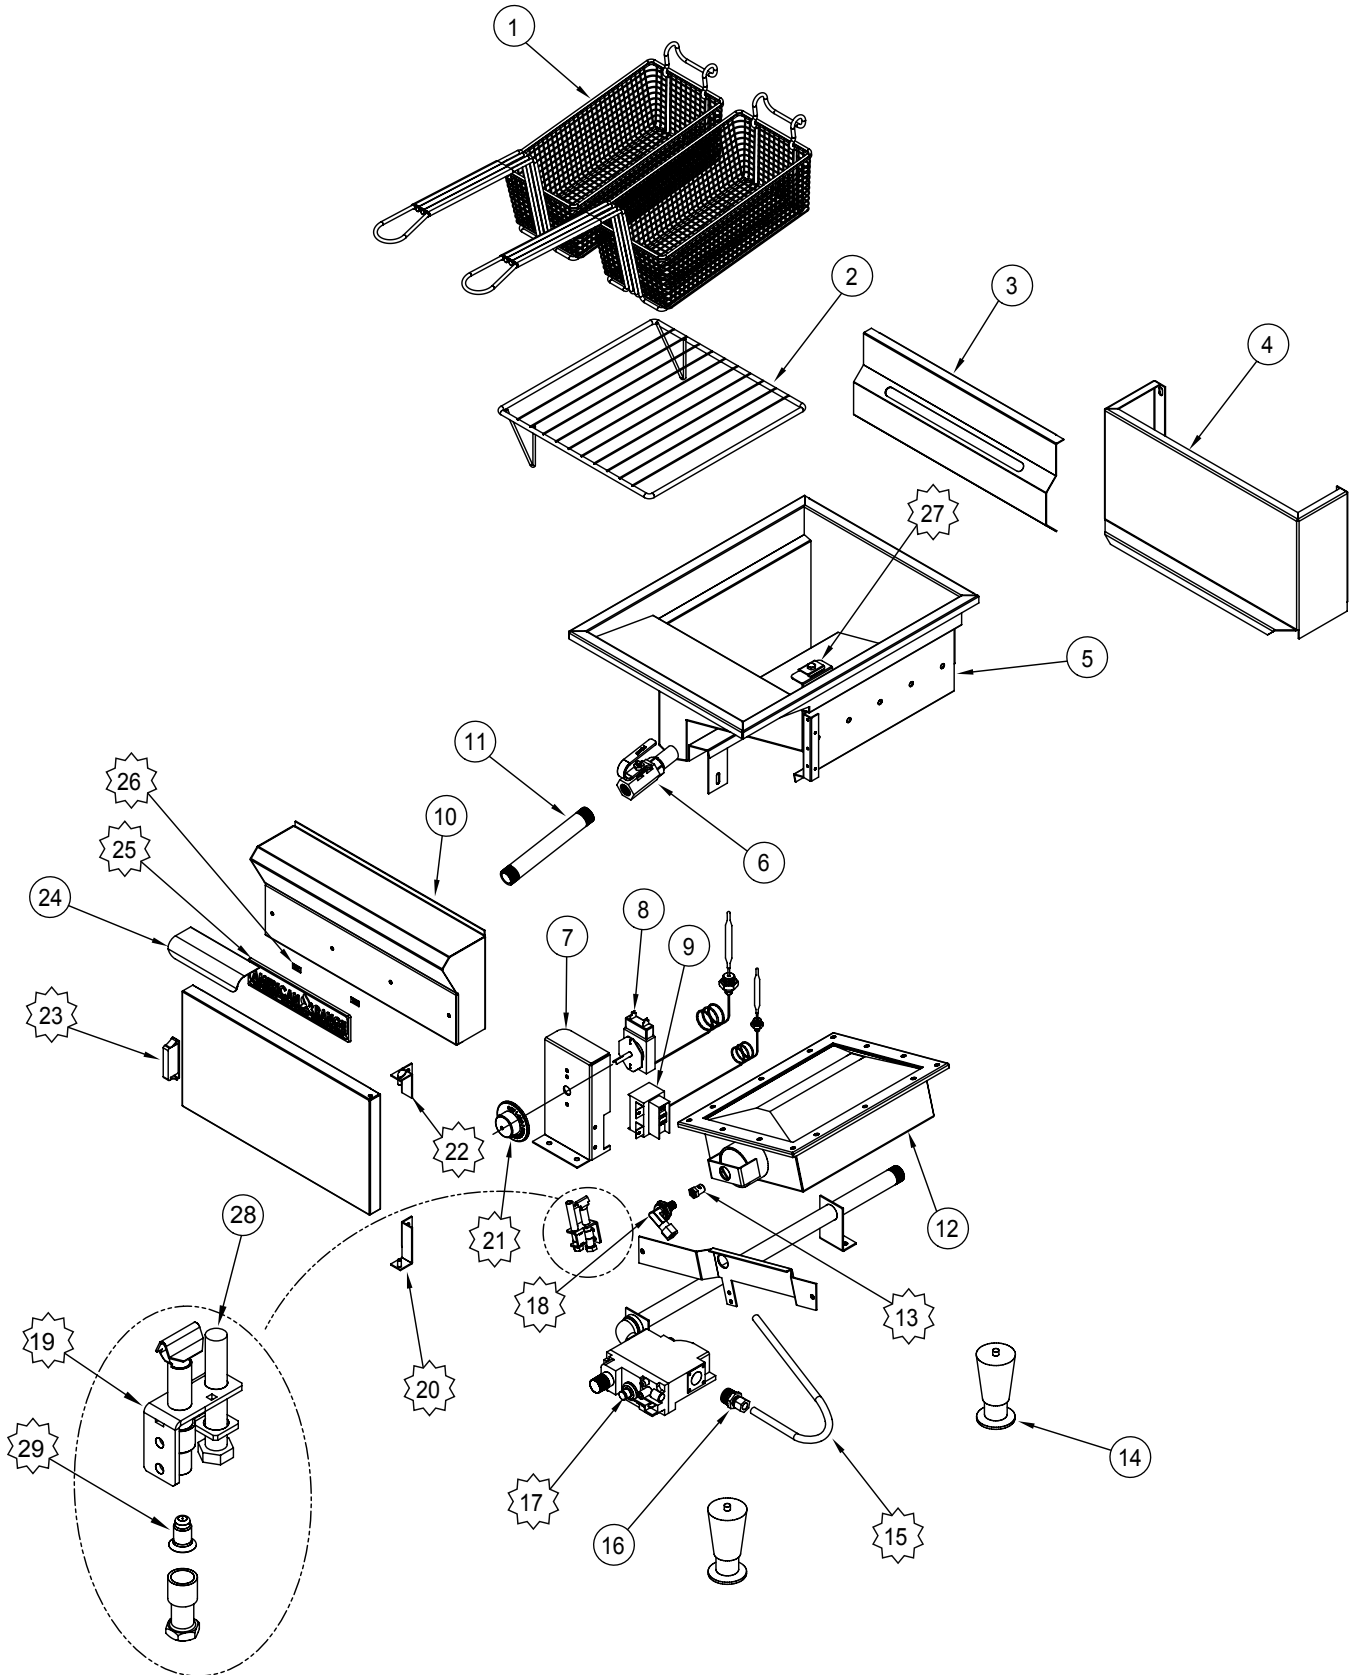

# AFCT-15

# AFCT-15

ITEM NO.	PART NO.	DESCRIPTION
1	A33004	Basket, AFCT-15 Counter Top Fryer Chrome Plated NSF
2	A31088	Rack, AFCT-15 Screen Chrome Plated
3	71673	Hanger, Basket AFCT 71673 18GA Stainless
5	A99360	Tank, AFCT-15 Fryer 16GA 304SS
6	A80217	Valve, Drain AFCT-15 Fryer 1/2"
8	A50400	Thermostat, RX Millivolt AF
9	A10007	Switch, Hi-Limit Millivolt AF
11	71645	Drain Pipe, 7" AFCT
12	A14052	Burner, AFCT-15 Infra-Red Inconel
13	A29000	Orifice Hood #39 1/2" Brass 11039
	A29001	Orifice Hood #52 1/2" Brass 11052
14	A35010	Leg, 4" Adjustable AEMG Chrome Plated 1-3/4" Flange Toe NSF
	A35110	Leg, 4" Adjustable AEMG Chrome Plated Flange Toe NSF (Set of 4)
15	A53025	Tubing, Aluminum 3/8" (Sold Per Foot)
17	A80240	Valve, Gas AFCT Fryer Nat Gas 6003
	A80241	Valve, Gas AFCT Fryer LP Gas 6003
18	A24001	Elbow, Orifice Mixr 1/4Px3/8-27 10010
19	A11177	Pilot, 3CH-6 .016 NAT Gas AFCT
	A11178	Pilot, 3CH-6 .016 LPG Gas ACB/AFCT
20	71659	Hinge, Bottom Door AFCT 71659 Stainless
21	A32013	Knob, RX Thermostat AF-Series
22	71661	Hinge, Top Door AFCT 71661 Stainless
23	A43104	Magnet, Door AF Series
24	71677	Handle, AFCT Heavy Duty 71677 Stainless
25	A38000	Name Plate, American Range 8" 10499 Quality Commercial Chrome
26	A44003	Nut, Speed #6 Push Black 10601

subject to change without notice.

 <p>ORIFICE HOOD</p>	 <p>3/8 NPT x 3/8 CC BRASS FITTING</p>	 <p>GAS VALVE</p>	 <p>ORIFICE ELBOW</p>	 <p>PILOT</p>	 <p>DOOR HING, BOTTOM</p>	 <p>KNOB THERMOSTAT</p>
 <p>DOOR HING, TOP</p>	 <p>DOOR MAGNET</p>	 <p>AMERICAN RANGE QUALITY COMMERCIAL EQUIPMENT</p>	 <p>SPEED NUT</p>	 <p>PROBE HOLDER</p>	 <p>ORIFICE BELL</p>	 <p>THERMOPILE</p>