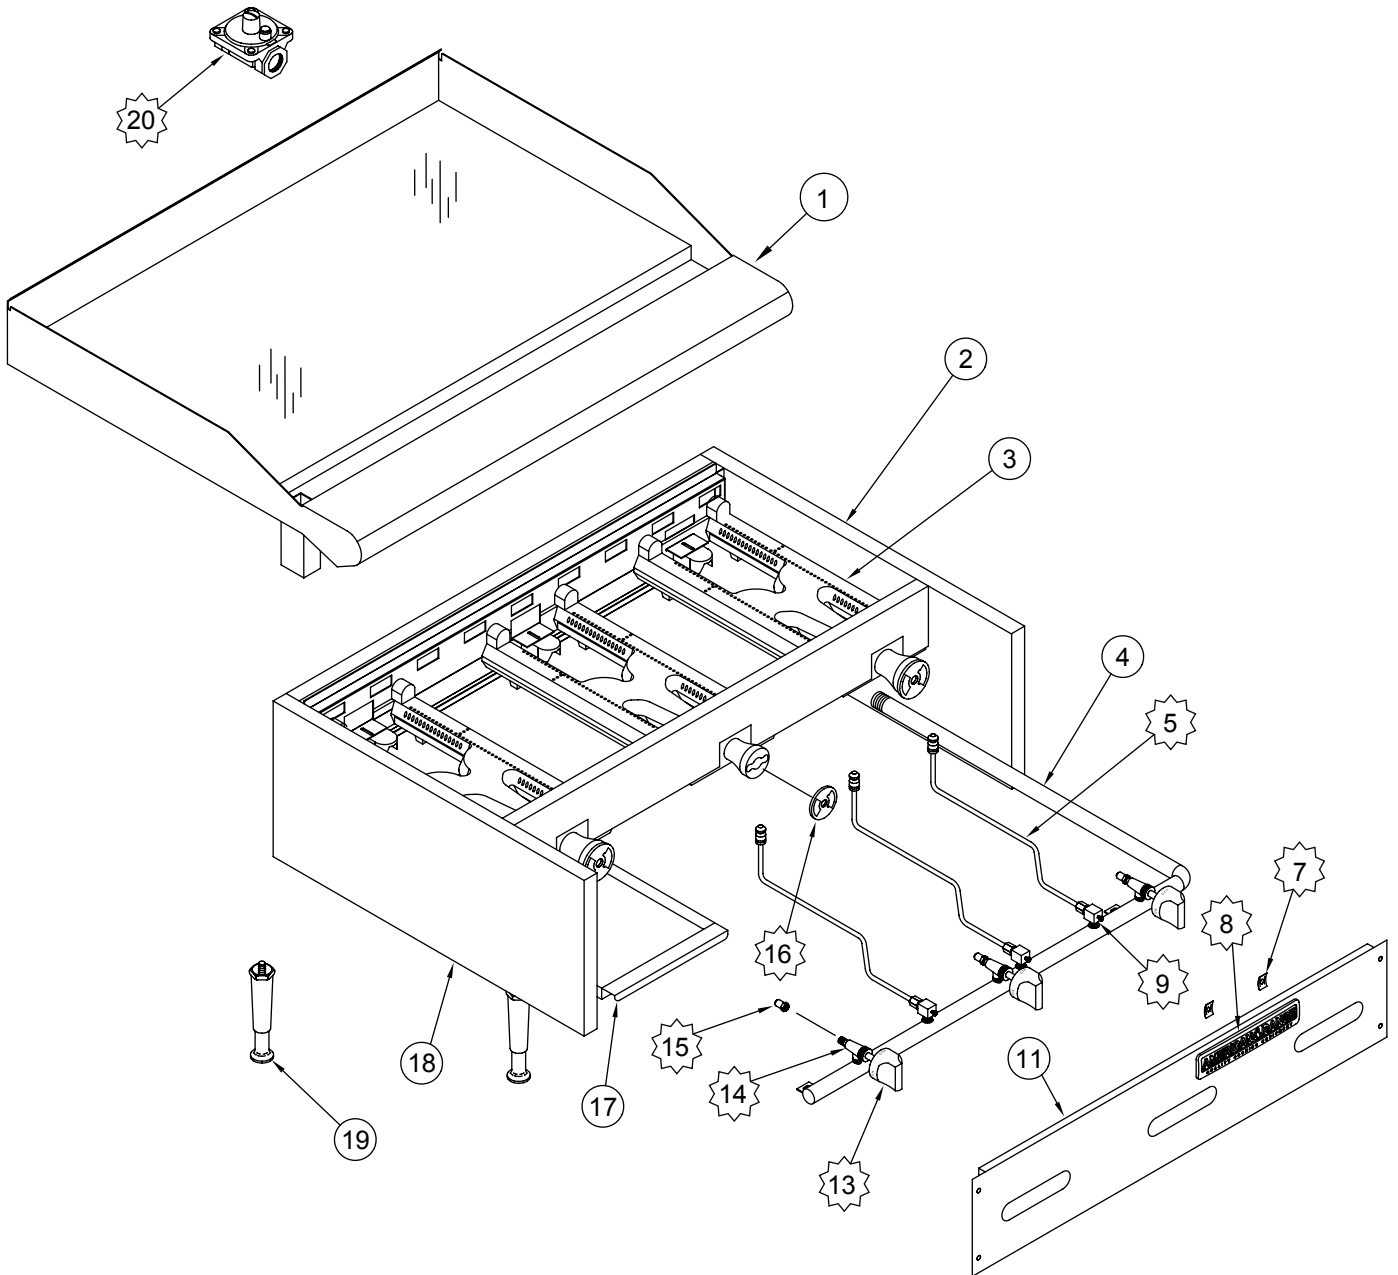

ACCG

ACCG

ITEM NO.	PART NO.	DESCRIPTION
3	A14009	Burner, "H" Shape Cast Iron
5	A29201	Pilot Tip Assembly, ARMG
7	A44003	Nut, Speed #6 Push Black 10601
8	A38000	Name Plate, American Range 8" 10499 Quality Commercial Chrome
9	A29300	Valve, Pilot Elbow Adjustable 10418 1/8" NPT 3/16" CC
10	A23010	Plug, 1/8" Pipe Hex Black All Manifolds
13	A32001	Knob, Gas On/Off Glossy Black Flat Down
14	A80109	Valve, Gas Manual On/Off UL 10419, AR, ARKB, ARRB, AECB
15	A29002	Hood, Orifice #46 1/2" Brass 11039 Nat Gas
	A29005	LPG Orifice #55 1/2" Brass 11053 LPG Gas
16	A14037	Air Shutter 2" 10463
17	A99800	Grease Can Assembly, ARMG ARTG 10250
19	A35011	Leg, 4" Adjustable Flange NSF Stainless
	A35100	Leg, Set (4) 4" Adjustable with Flange Stainless NSF Countertop Units
20	A80110	Valve, Pressure Regulator 3/4" 10480 Nat Gas Set 5
	A80011	Valve, Pressure Regulator 3/4" 10481 LPG Gas Set 10.0